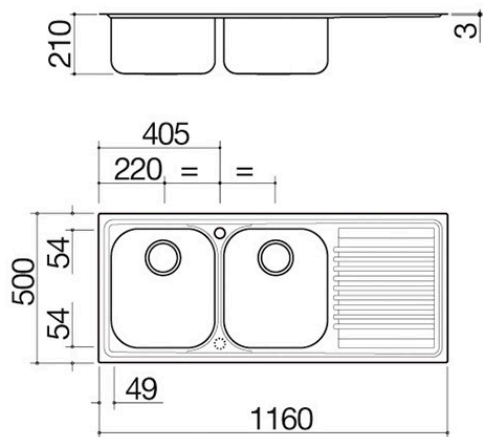

# 116x50 cm B\_Fast built-in sink

### Description

- AISI 304 stainless steel
- 34x39x21 h bowl
- equipment: 3½" basket strainer waste,
- perimeter overflow
- tap hole: 1 standard hole
- 2nd hole upon request
- base unit for bowls: 80
- 114x48 cm cut out