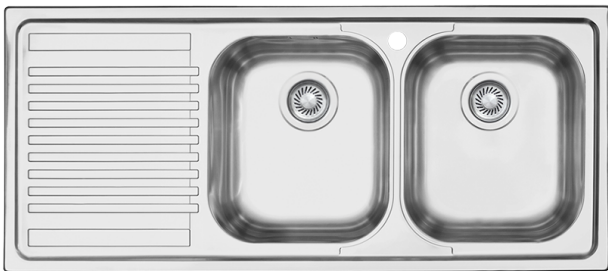

# 116x50 cm B\_Fast built-in sink

## 2 bowls + drainer

1LFS12S

### Description

- AISI 304 stainless steel
- 34x39x21 h bowl
- equipment: 3½" basket strainer waste,
- perimeter overflow
- tap hole: 1 standard hole
- 2nd hole upon request
- base unit for bowls: 80
- 114x48 cm cut out

Products with this plus feature large, deep bowls capable of accommodating high volumes of water and large cookware.

Perimeter overflow

All Barazza sinks and bowls are equipped with an overflow device that prevents water from spilling. Some versions feature a perimeter overflow, with an exclusive and refined design. Smart pop-up waste.