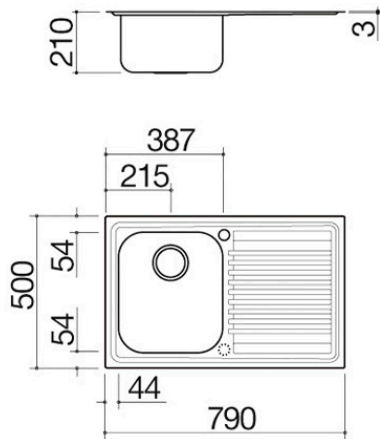

# 79x50 cm B\_Fast built-in sink

### Description

- AISI 304 stainless steel
- 34x39x21 h bowl
- equipment: 3½" basket strainer waste,
- perimeter overflow
- tap hole: 1 standard hole
- 2nd hole upon request
- base unit for bowls: 45
- 77x48 cm cut out