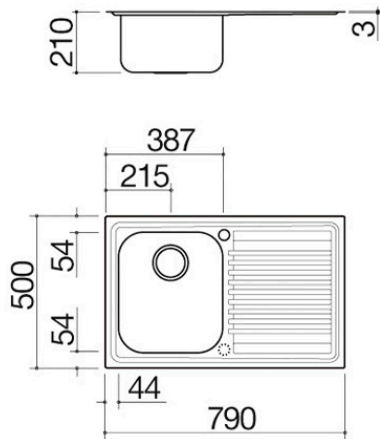

79x50 cm B_Fast built-in sink

1 bowl + drainer

1LFS81S

Description

- AISI 304 stainless steel
- 34x39x21 h bowl
- equipment: 3½" basket strainer waste,
- perimeter overflow
- tap hole: 1 standard hole
- 2nd hole upon request
- base unit for bowls: 45
- 77x48 cm cut out