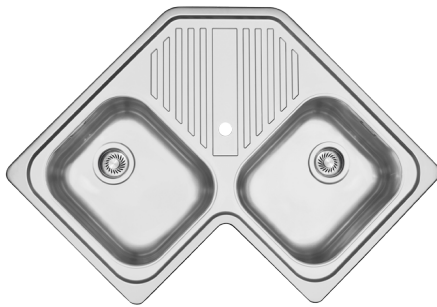

83x83 cm B_Fast built-in sink

2 corner bowls + drainer

1LFS82A

Description

- AISI 304 stainless steel
- 34x39x21 h bowl
- equipment: 3½" basket strainer waste,
- perimeter overflow
- tap hole: 1 standard hole
- base unit for bowls: 90x90
- cut out: check technical sheet

Plus

Detailed Features

AISI 304 stainless steel

Barazza products are made of high-quality AISI 304 stainless steel, which guarantees resistance to stress, long-lasting durability and ease of cleaning.

Deep bowls

Products with this plus feature large, deep bowls capable of accommodating high volumes of water and large cookware.

Perimeter overflow

All Barazza sinks and bowls are equipped with an overflow device that prevents water from spilling. Some versions feature a perimeter overflow, with an exclusive and refined design. Smart pop-up waste.

Installations

Installation Method

Standard edge built-in

For B_Fast corner sink.

Related Accessories

1CREIM

1TRE

1TREP