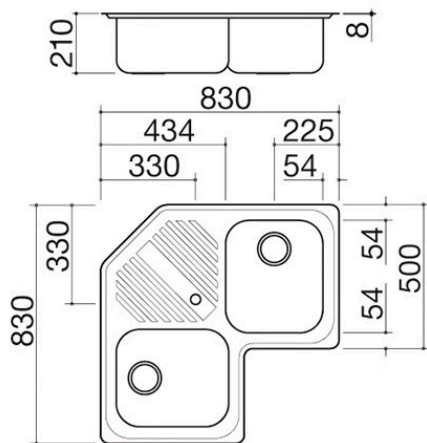

83x83 cm B_Fast built-in sink

2 corner bowls + drainer

1LFS82A

Description

- AISI 304 stainless steel
- 34x39x21 h bowl
- equipment: 3½" basket strainer waste,
- perimeter overflow
- tap hole: 1 standard hole
- base unit for bowls: 90x90
- cut out: check technical sheet