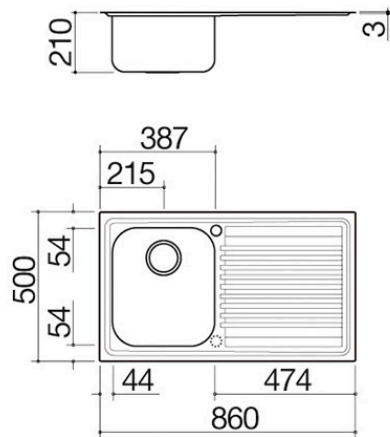

86x50 cm B_Fast built-in sink

1 bowl + drainer

1LFS91D

Description

- AISI 304 stainless steel
- 34x39x21 h bowl
- equipment: 3½" basket strainer waste,
- perimeter overflow
- tap hole: 1 standard hole
- 2nd hole upon request
- base unit for bowls: 45
- 84x48 cm cut out