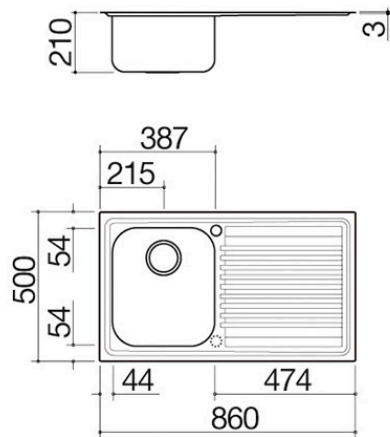

86x50 cm B_Fast built-in sink

1 bowl + drainer

1LFS91S

Description

- AISI 304 stainless steel
- 34x39x21 h bowl
- equipment: 3½" basket strainer waste,
- perimeter overflow
- tap hole: 1 standard hole
- 2nd hole upon request
- base unit for bowls: 45
- 84x48 cm cut out