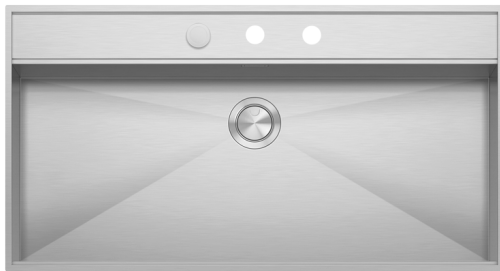

# 105x56 cm Flexi built-in and flush sink

## 1 bowl with lowering

1LFX101

### Description

- extra-thick AISI 304
- stainless steel
- bowl with radius "0"
- 102x41.4x20.7 h bowl
- bowl with lowering for
- sliding of accessories
- equipment: 3½" basket strainer waste, Smart pop-up plug, stainless steel drain cover, perimeter overflow
- tap hole: 3 standard holes
- base unit for bowls: 120
- 103x54 cm cut out
- flush-top: check technical sheet

Perimeter overflow

All Barazza sinks and bowls are equipped with an overflow device that prevents water from spilling. Some versions feature a perimeter overflow, with an exclusive and refined design. Smart pop-up waste.