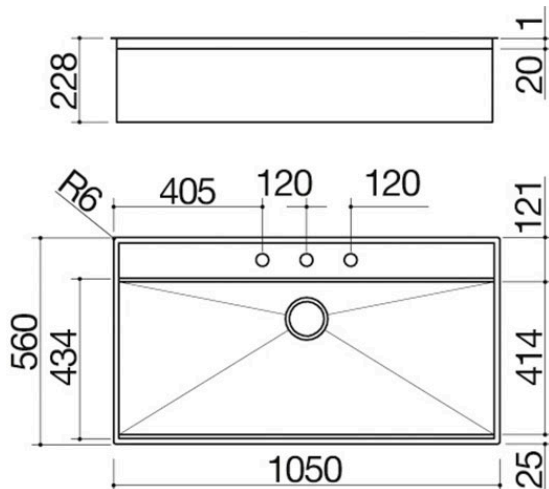

# 105x56 cm Flexi built-in and flush sink

## 1 bowl with lowering

1LFX101

### Description

- extra-thick AISI 304
- stainless steel
- bowl with radius "0"
- 102x41.4x20.7 h bowl
- bowl with lowering for
- sliding of accessories
- equipment: 3½" basket strainer waste, Smart pop-up plug, stainless steel drain cover, perimeter overflow
- tap hole: 3 standard holes
- base unit for bowls: 120
- 103x54 cm cut out
- flush-top: check technical sheet