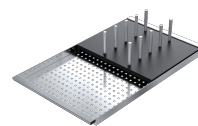

Pull-out spray

The independent pull-out spray, placed next to the tap, provides more powerful and efficient cleaning.

Installations

Installation Method

Flush-top

Ensures perfect alignment with the worktop

Flat edge built-in

The edge is perceptible only to the touch and makes installation easy.

Related Accessories

1TOF26

1VOF

1VSOF

1CIVQ

1CITN

1CIFX