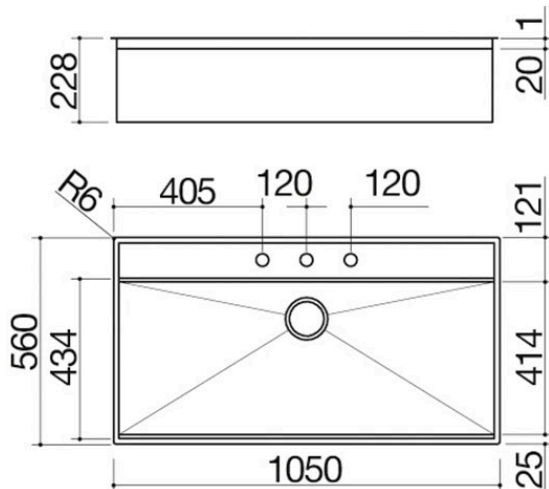

105x56 cm Flexi Kit built-in and flush sink

1 bowl with lowering + accessories kit and tap

1LFX101NK

Description

- extra-thick AISI 304
- stainless steel
- bowl with radius "0"
- 102x41.4x20.7 h bowl
- bowl with lowering for
- sliding of accessories
- equipment: 3½" black basket strainer waste, black Smart pop-up plug, black perimeter overflow, black HPL chopping board 1TOF26N, stainless steel colander with black HPL draining rack 1VSFX, Soul mixer tap with remote control and pull-out spray head 1RUBSORN
- tap hole: 3 standard holes
- base unit for bowls: 120
- 103x54 cm cut out
- flush-top: check technical sheet