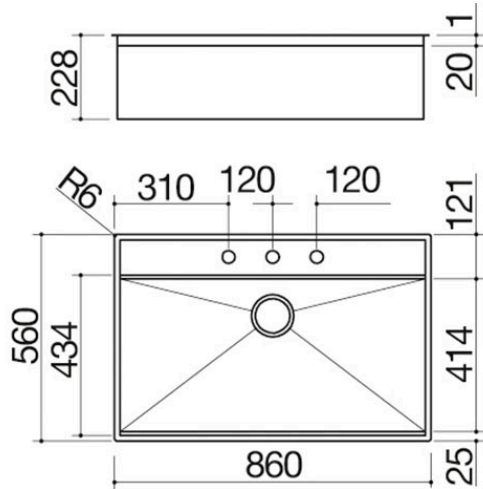

86x56 cm Flexi built-in and flush sink

1 bowl with lowering

1LFX91

Description

- extra-thick AISI 304
- stainless steel
- bowl with radius "0"
- 83x41.4x20.7 h bowl
- bowl with lowering for
- sliding of accessories
- equipment: 3½" basket strainer waste, Smart pop-up plug, stainless steel drain cover, perimeter overflow
- tap hole: 3 standard holes
- base unit for bowls: 90
- 84x54 cm cut out
- flush-top: check technical sheet