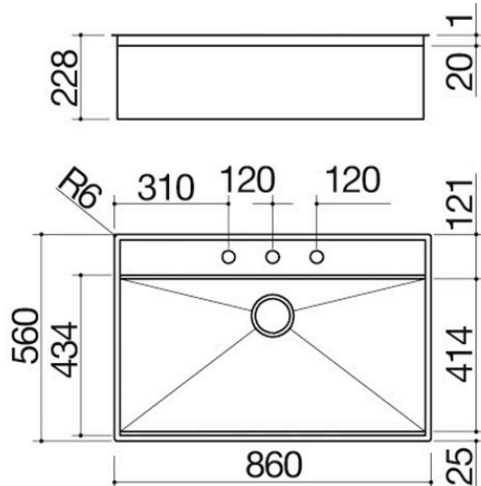

86x56 cm Flexi Kit built-in and flush sink

1 bowl with lowering + accessories kit and tap

1LFX91NK

Description

- extra-thick AISI 304
- stainless steel
- bowl with radius "0"
- 83x41.4x20.7 h bowl
- bowl with lowering for
- sliding of accessories
- equipment: 3½" black basket strainer waste, black Smart pop-up plug, black
- perimeter overflow, black HPL
- chopping board 1TOF26N, stainless steel
- perforated bowl cover with black HPL
- draining rack 1CIFX, Soul mixer tap with remote control and pull-out spray head 1RUBSORN
- tap hole: 3 standard holes
- base unit for bowls: 90
- 84x54 cm cut out
- flush-top: check technical sheet