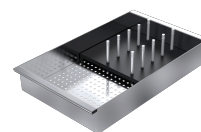

Smart pop-up waste

This system lets you empty the sink by simply pressing a button, without having to put your hands in the bowl.

Radius 0

Squared and elegant bowl radius for a minimalist and contemporary look.

Pull-out spray

The independent pull-out spray, placed next to the tap, provides more powerful and efficient cleaning.

Installations

Installation Method

Flush-top

Ensures perfect alignment with the worktop

Flat edge built-in

The edge is perceptible only to the touch and makes installation easy.

Related Accessories

1TOF26

1VOF

1VSOF

1CIVQ

1CITN

1VSFX