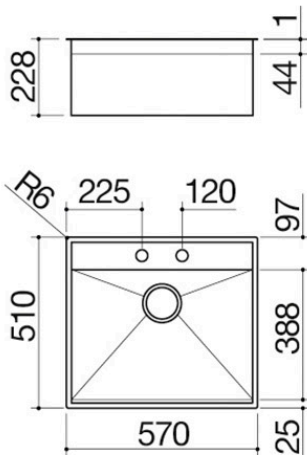

# 57x51 cm Lab built-in, flush and undermounted sink

## 1 bowl with lowering

1LLB61

### Description

- extra-thick AISI 304 stainless steel
- bowl with radius "0"
- 54x38.8x18.3 h bowl
- bowl with lowering for sliding of accessories
- equipment: 3½" basket strainer waste, Smart pop-up plug, stainless steel drain cover, perimeter overflow
- tap hole: 2 standard holes
- base unit for bowls:
  - - built-in and flush: 60
  - - undermounted: 80
- 56x49 cm cut out
- flush-top and undermounted: check technical sheet