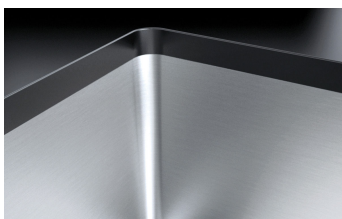

Perimeter overflow

All Barazza sinks and bowls are equipped with an overflow device that prevents water from spilling. Some versions feature a perimeter overflow, with an exclusive and refined design. Smart pop-up waste.

Smart pop-up waste

This system lets you empty the sink by simply pressing a button, without having to put your hands in the bowl.

Radius 0

Squared and elegant bowl radius for a minimalist and contemporary look.

## Installation Method

Flush-top

Ensures perfect alignment with the worktop

Flat edge built-in

The edge is perceptible only to the touch and makes installation easy.

Undermounted

The square bowls are elegantly installed beneath the worktop.