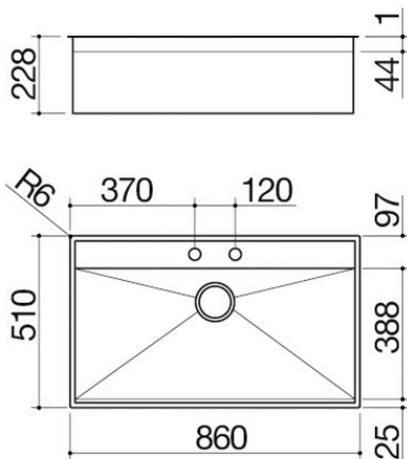

86x51 cm Lab built-in, flush and undermounted sink

1 bowl with lowering

1LLB91

Description

- extra-thick AISI 304 stainless steel
- bowl with radius "0"
- 83x38.8x18.3 h bowl
- bowl with lowering for sliding of accessories
- equipment: 3½" basket strainer waste, Smart pop-up plug, stainless steel drain cover, perimeter overflow
- tap hole: 2 standard holes
- base unit for bowls:
 - - built-in and flush: 90
 - - undermounted: 100
- 85x49 cm cut out
- flush-top and undermounted: check technical sheet