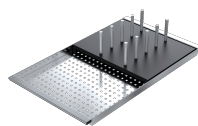

Related Accessories

1CIFX

Related Products

1LMDR91D

1LMDR91S

1LMDR92