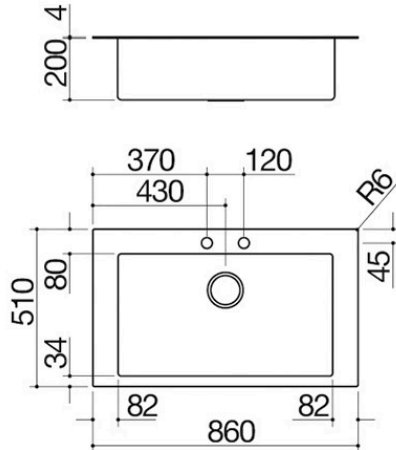

86x51 cm Mood built-in sink

1 bowl

1LMDR91

Description

- 4 mm thick
- AISI 304 stainless steel
- bowl with radius "12"
- 70x40x20 h bowl
- equipment: 3½" basket strainer waste, Smart pop-up plug, stainless steel drain cover, perimeter overflow
- tap hole: 2 standard holes
- base unit for bowls: 90
- 84x49 cm cut out

AISI 304 stainless steel, 4 mm thick

The full thickness of 4 mm is the maximum expression of the qualities of AISI 304 steel, combining aesthetic and design qualities with unparalleled strength and durability.