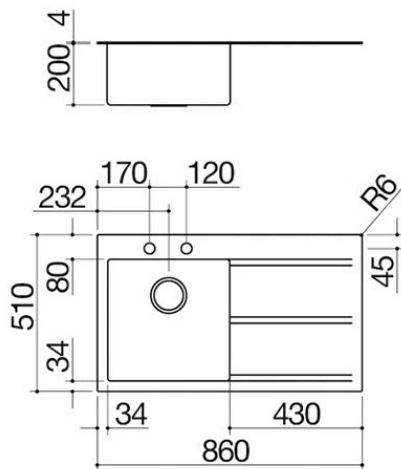

# 86x51 cm Mood built-in sink

## 1 bowl + supporting surface with grooves

1LMDR91D

### Description

- 4 mm thick
- AISI 304 stainless steel
- bowl with radius "12"
- 40x40x20 h bowl
- equipment: 3½" basket strainer waste, Smart pop-up plug, stainless steel drain cover, perimeter overflow
- tap hole: 2 standard holes
- base unit for bowls: 50
- 84x49 cm cut out