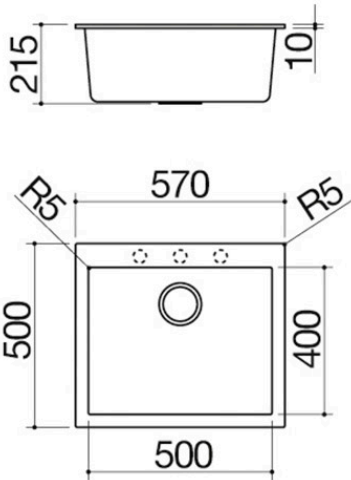

# 57x50 cm Soul built-in sink

### Description

- 50x40x20 h bowl
- equipment: 3½" basket strainer waste,
- stainless steel drain cover, overflow
- tap hole: designed
- for 3 holes
- base unit for bowls: 60
- 55x48 cm cut out

SEE OTHER AVAILABLE DESIGNS: