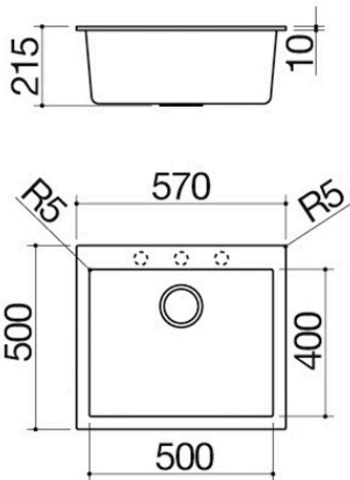

57x50 cm Soul built-in sink

1 bowl

1LSO61N

Description

- 50x40x20 h bowl
- equipment: 3½" basket strainer waste,
- stainless steel drain cover, overflow
- tap hole: designed
- for 3 holes
- base unit for bowls: 60
- 55x48 cm cut out