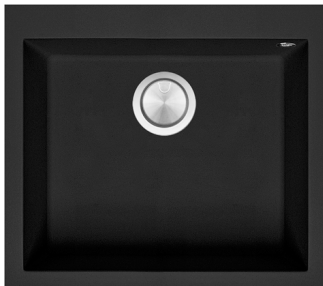

57x50 cm Soul built-in sink

1 bowl

1LSO61N

Description

- 50x40x20 h bowl
- equipment: 3½" basket strainer waste,
- stainless steel drain cover, overflow
- tap hole: designed
- for 3 holes
- base unit for bowls: 60
- 55x48 cm cut out

SEE OTHER AVAILABLE DESIGNS:

1LSO61B

Plus

Detailed Features

Deep bowls

Products with this plus feature large, deep bowls capable of accommodating high volumes of water and large cookware.

Stainless steel drain cover

Practical and stylish, the stainless steel drain cover is the ideal accessory for every sink. Made of high-quality AISI 304 stainless steel, it offers resistance, durability and ease of cleaning.

Installations

Installation Method

HEBS

High edge built-in

Installation with raised perimeter edge.

Related Products

1LSO61B

1LSO81N

1LSO81B