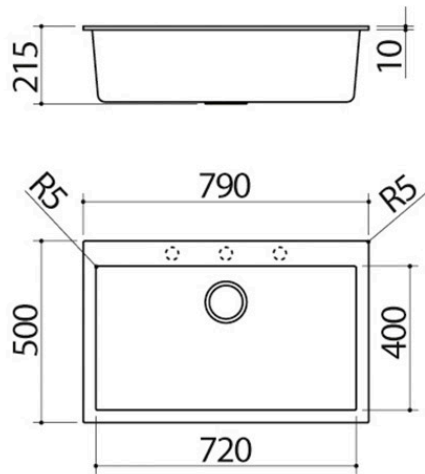

79x50 cm Soul built-in sink

1 bowl

1LS081B

Description

- 72x40x20 h bowl
- equipment: 3½" basket strainer waste,
- stainless steel drain cover, overflow
- tap hole: designed
- for 3 holes
- base unit for bowls: 80
- 77x48 cm cut out