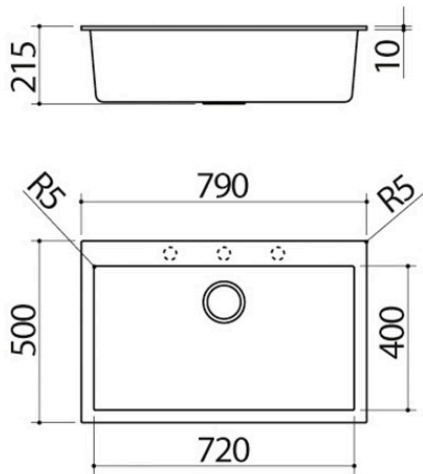

79x50 cm Soul built-in sink

1 bowl

1LS081N

Description

- 72x40x20 h bowl
- equipment: 3½" basket strainer waste,
- stainless steel drain cover, overflow
- tap hole: designed
- for 3 holes
- base unit for bowls: 80
- 77x48 cm cut out