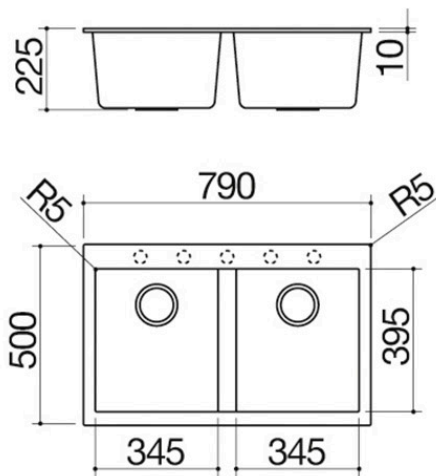

79x50 cm Soul built-in sink

2 bowls

1LS082B

Description

- 34.5x39.5x21 h bowl
- equipment: 3½" basket strainer waste,
- stainless steel drain cover, overflow
- tap hole: designed
- for 5 holes
- base unit for bowls: 80
- 77x48 cm cut out