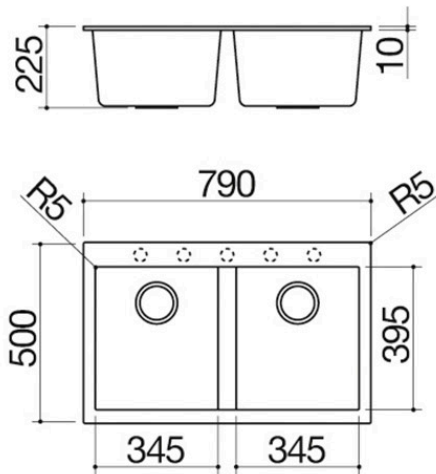

79x50 cm Soul built-in sink

2 bowls

1LS082N

Description

- 34.5x39.5x21 h bowl
- equipment: 3½" basket strainer waste,
- stainless steel drain cover, overflow
- tap hole: designed
- for 5 holes
- base unit for bowls: 80
- 77x48 cm cut out