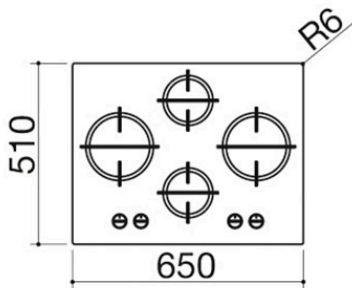

65 cm Mood built-in hob

3 gas burners + Flat Eco-Design double ring

1PMD64N

Description

- 4 mm thick glass ceramic
- Flat Eco-Design burners
- cast iron pan supports
- 56x48 cm cut out

Burner power:

- 1 auxiliary: 1 kW
- 1 semi-rapid: 1.75 kW
- 1 rapid: 3 kW
- 1 double ring: 4 kW

Module width 65

Barazza hobs are available in various widths designed to fit the most common standard kitchen unit modules.

Installations

Installation Method

Flat glass edge built-in

The linearity of the glass is enhanced by the recessed installation, which reveals its thickness.