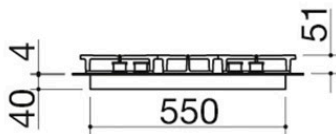

65 cm Mood built-in hob

3 gas burners + Flat Eco-Design double ring

1PMD64N

Description

- 4 mm thick glass ceramic
- Flat Eco-Design burners
- cast iron pan supports
- 56x48 cm cut out

Burner power:

- 1 auxiliary: 1 kW
- 1 semi-rapid: 1.75 kW
- 1 rapid: 3 kW
- 1 double ring: 4 kW