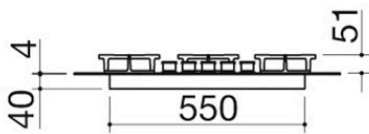

75 cm Mood built-in hob for 60 cm base

4 gas burners + Flat Eco-Design double ring

1PMD70B

Description

- 4 mm thick glass ceramic
- Flat Eco-Design burners
- cast iron pan supports
- 56x48 cm cut out for 60 cm base

Burner power:

- 1 auxiliary: 1 kW
- 2 semi-rapid: 1.75 kW
- 1 rapid: 3 kW
- 1 double ring: 4 kW

SEE OTHER AVAILABLE DESIGNS:

1PMD70

1PMD70N

Plus

Detailed Features

Cast iron pan supports

Double crown burner 4 kW

Two efficient and high-performance flame rings deliver an enhanced 4 kW output for faster and more even cooking.

Module width 75

Barazza hobs are available in various widths designed to fit the most common standard kitchen unit modules.