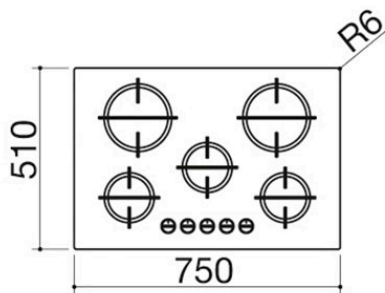

75 cm Mood built-in hob for 60 cm base

4 gas burners + Flat Eco-Design double ring

1PMD70B

Description

- 4 mm thick glass ceramic
- Flat Eco-Design burners
- cast iron pan supports
- 56x48 cm cut out for 60 cm base

Burner power:

- 1 auxiliary: 1 kW
- 2 semi-rapid: 1.75 kW
- 1 rapid: 3 kW
- 1 double ring: 4 kW

SEE OTHER AVAILABLE DESIGNS:

1PMD70

1PMD70N

Plus

Detailed Features

Cast iron pan supports

Double crown burner 4 kW

Two efficient and high-performance flame rings deliver an enhanced 4 kW output for faster and more even cooking.

Module width 75

Barazza hobs are available in various widths designed to fit the most common standard kitchen unit modules.