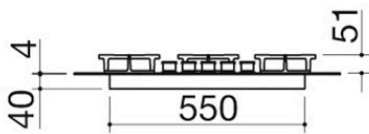

SEE OTHER AVAILABLE DESIGNS:

1PMD70

1PMD70B