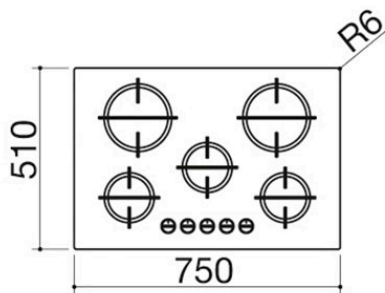

SEE OTHER AVAILABLE DESIGNS:

1PMD70

1PMD70B