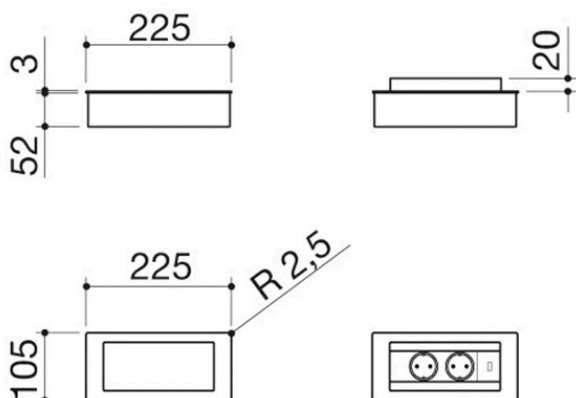

Rotating top power socket holder

built-in

1PPB

Description

- 2 Schuko sockets + 1 USB port
- cover with 180° rotating system
- dimensions: 225x105 mm
- 215x88 mm cut out

SEE OTHER AVAILABLE DESIGNS:

1PPBV

1PPBN