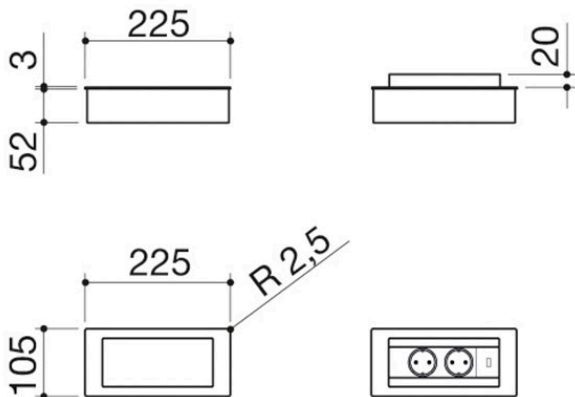

# Rotating top power socket holder

## built-in

1PPBN

### Description

- 2 Schuko sockets + 1 USB port
- cover with 180° rotating system
- dimensions: 225x105 mm
- 215x88 mm cut out

SEE OTHER AVAILABLE DESIGNS:

1PPB

1PPBV