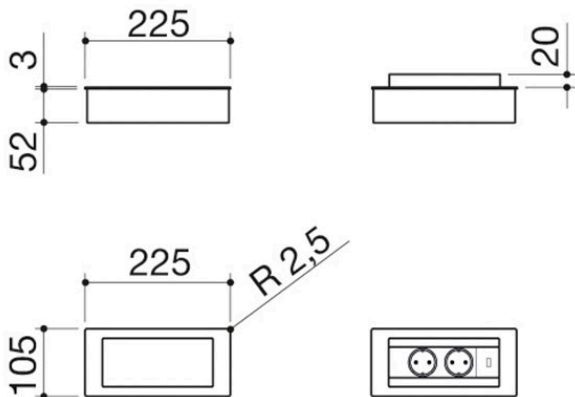

Rotating top power socket holder

built-in

1PPBV

Description

- 2 Schuko sockets + 1 USB port
- cover with 180° rotating system
- dimensions: 225x105 mm
- 215x88 mm cut out

SEE OTHER AVAILABLE DESIGNS:

1PPB

1PPBN

Related Products

1PSS

1PSU

1TPKP

1TPS

1TPKM