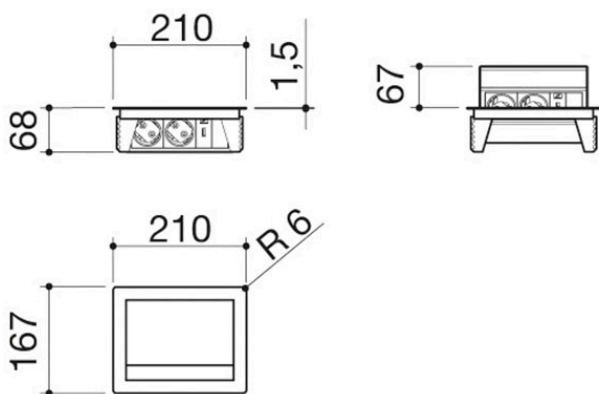

## built-in and flush

1PPTU

### Description

- 2 Schuko sockets + 1 USB port
- dimensions: 210x167 mm
- 195x157 mm cut out
- flush-top: check technical sheet