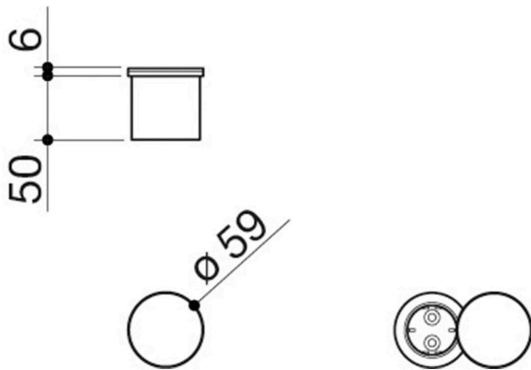

Smart power socket holder with Schuko socket

built-in

1PSS

Description

- 1 Schuko socket
- dimensions: \varnothing 59 mm
- \varnothing 54 mm cut out

SEE OTHER AVAILABLE DESIGNS:

1PSU

1PSU