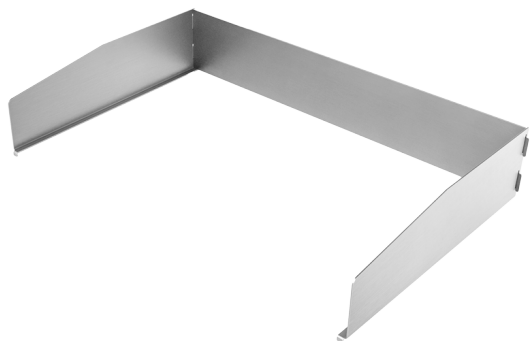

AISI 316 stainless steel splashback

1PST

Description

Related Accessories

1PST

Related Products

1TMZ1

1TMZ2