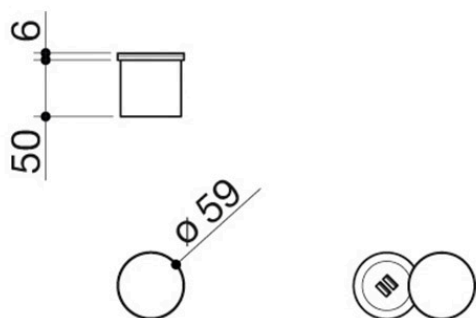

## Description

- 2 USB ports (1 type A, 1 type C)
- dimensions:  $\varnothing$  59 mm
- $\varnothing$  54 mm cut out

SEE OTHER AVAILABLE DESIGNS:

1PSS

1PSS