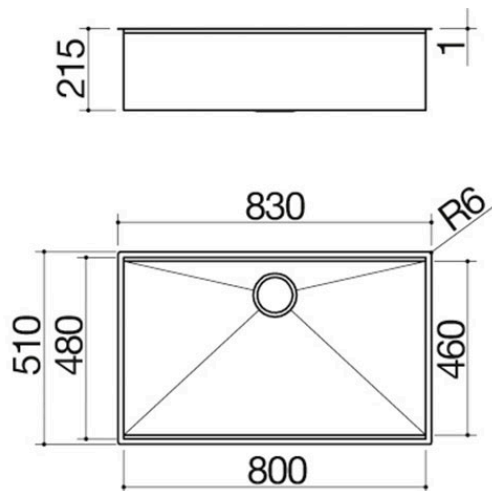

# 80x46 cm Flexi square bowl R. "0"

**built-in and flush, 1 bowl with lowering**

1QA841I

## Description

- extra-thick AISI 304
- stainless steel
- 80x46x21.5 h bowl
- bowl with lowering for
- sliding of accessories
- equipment: 3½" basket strainer waste,
- stainless steel drain cover,
- perimeter overflow
- base unit for bowls: 90
- 81x49 cm cut out
- flush-top: check technical sheet