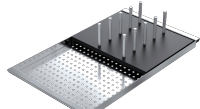

Flat edge built-in

The edge is perceptible only to the touch and makes installation easy.

 UM

Undermounted

The square bowls are elegantly installed beneath the worktop.

Related Accessories

1TOF26

1VOF

1VSOF

1CIVQ

1CITN

1TOF26N

1GSPA

1CIFX

1VSFX

1GLN