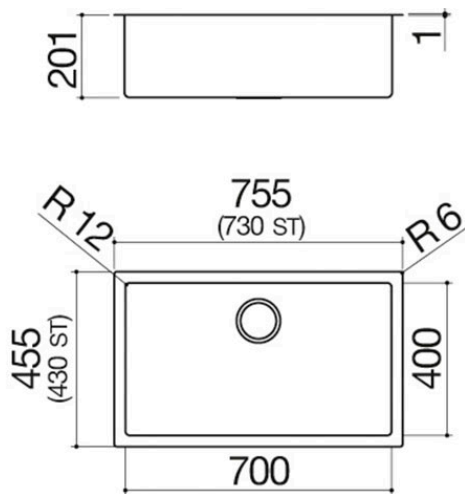

70x40 cm Square Bowl R. "12"

undermounted

1QR70S

Description

- extra-thick AISI 304
- stainless steel
- 70x40x20 h bowl
- equipment: 3½" basket strainer waste,
- stainless steel drain cover, perimeter
- overflow
- base unit for bowls:
 - - built-in and flush: 80
 - - undermounted: 90
- 73.5x43.7 cm cut out
- flush-top and undermounted: check technical sheet