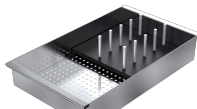

Flat edge built-in

The edge is perceptible only to the touch and makes installation easy.

 UM

Undermounted

The square bowls are elegantly installed beneath the worktop.

Related Accessories

1TOF26

1VOF

1VSOF

1CIVQ

1CITN

1TOF26N

1GSPA

1CIFX

1VSFX

1GLN