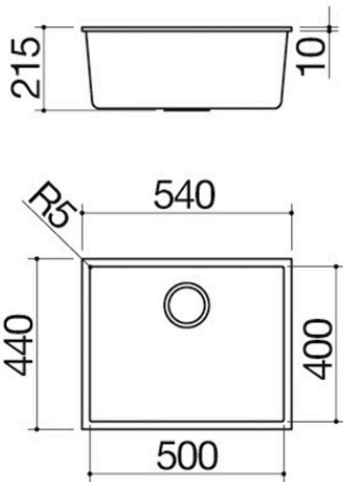

# 50x40 cm Soul Square Bowl

**undermounted**

1QS061BS

## Description

- 50x40x20 h bowl
- equipment: 3½" basket strainer waste,
- stainless steel drain cover, overflow
- base unit for bowls: 60
- undermounted: check technical sheet

SEE OTHER AVAILABLE DESIGNS: