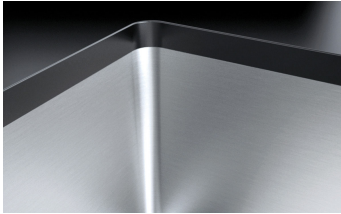

50x40 cm Soul Square Bowl

undermounted

1QS061GS

Description

- 50x40x20 h bowl
- equipment: 3½" basket strainer waste,
- stainless steel drain cover, overflow
- base unit for bowls: 60
- undermounted: check technical sheet

SEE OTHER AVAILABLE DESIGNS:

1QS061NS

1QS061BS

Plus

Detailed Features

Deep bowls

Products with this plus feature large, deep bowls capable of accommodating high volumes of water and large cookware.

Stainless steel drain cover

Practical and stylish, the stainless steel drain cover is the ideal accessory for every sink. Made of high-quality AISI 304 stainless steel, it offers resistance, durability and ease of cleaning.

Installations

Installation Method

 **UM**

Undermounted

The square bowls are elegantly installed beneath the worktop.

Related Accessories

1TOF26

1VSOF

1CIVQ