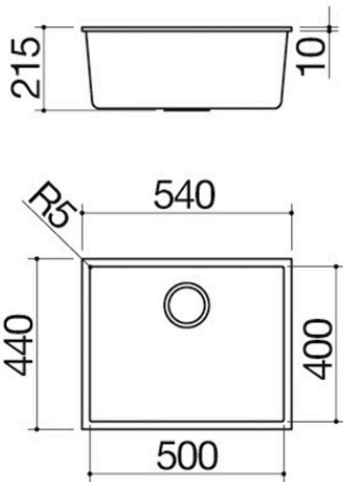

50x40 cm Soul Square Bowl

undermounted

1QS061GS

Description

- 50x40x20 h bowl
- equipment: 3½" basket strainer waste,
- stainless steel drain cover, overflow
- base unit for bowls: 60
- undermounted: check technical sheet