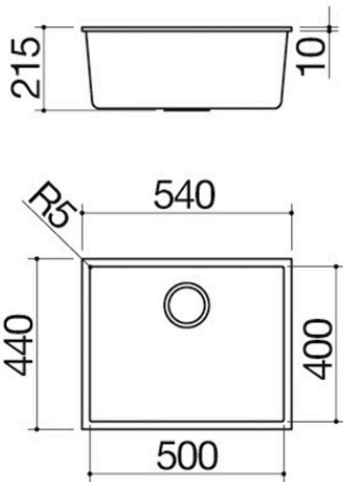

50x40 cm Soul Square Bowl

undermounted

1QS061NS

Description

- 50x40x20 h bowl
- equipment: 3½" basket strainer waste,
- stainless steel drain cover, overflow
- base unit for bowls: 60
- undermounted: check technical sheet