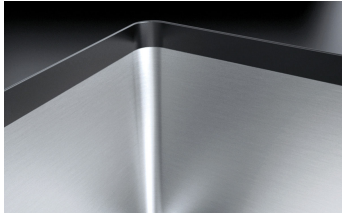

50x40 cm Soul Square Bowl

undermounted

1QS061NS

Description

- 50x40x20 h bowl
- equipment: 3½" basket strainer waste,
- stainless steel drain cover, overflow
- base unit for bowls: 60
- undermounted: check technical sheet

SEE OTHER AVAILABLE DESIGNS:

1QS061GS

1QS061BS

Plus

Detailed Features

Deep bowls

Products with this plus feature large, deep bowls capable of accommodating high volumes of water and large cookware.

Stainless steel drain cover

Practical and stylish, the stainless steel drain cover is the ideal accessory for every sink. Made of high-quality AISI 304 stainless steel, it offers resistance, durability and ease of cleaning.

Installations

Installation Method

 **UM**

Undermounted

The square bowls are elegantly installed beneath the worktop.

Related Accessories

1TOF26

1VSOF

1CIVQ