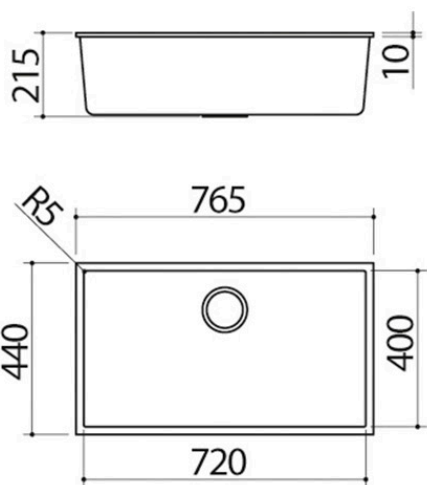

72x40 cm Soul Square Bowl

undermounted

1QS081BS

Description

- 72x40x20 h bowl
- equipment: 3½" basket strainer waste,
- stainless steel drain cover, overflow
- base unit for bowls: 80
- undermounted: check technical sheet