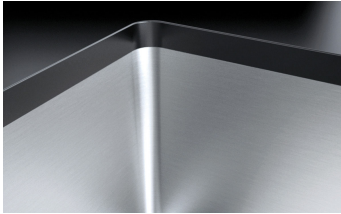

72x40 cm Soul Square Bowl

undermounted

1QS081BS

Description

- 72x40x20 h bowl
- equipment: 3½" basket strainer waste,
- stainless steel drain cover, overflow
- base unit for bowls: 80
- undermounted: check technical sheet

SEE OTHER AVAILABLE DESIGNS:

1QS081NS

1QS081GS

Plus

Detailed Features

Deep bowls

Products with this plus feature large, deep bowls capable of accommodating high volumes of water and large cookware.

Stainless steel drain cover

Practical and stylish, the stainless steel drain cover is the ideal accessory for every sink. Made of high-quality AISI 304 stainless steel, it offers resistance, durability and ease of cleaning.

Installations

Installation Method

UM

Undermounted

The square bowls are elegantly installed beneath the worktop.

Related Accessories

1TOF26

1VSOF

1CIVQ