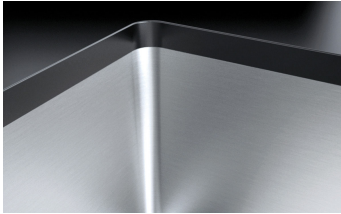

72x40 cm Soul Square Bowl

undermounted

1QS081GS

Description

- 72x40x20 h bowl
- equipment: 3½" basket strainer waste,
- stainless steel drain cover, overflow
- base unit for bowls: 80
- undermounted: check technical sheet

SEE OTHER AVAILABLE DESIGNS:

1QS081NS

1QS081BS

Plus

Detailed Features

Deep bowls

Products with this plus feature large, deep bowls capable of accommodating high volumes of water and large cookware.

Stainless steel drain cover

Practical and stylish, the stainless steel drain cover is the ideal accessory for every sink. Made of high-quality AISI 304 stainless steel, it offers resistance, durability and ease of cleaning.

Installations

Installation Method

UM

Undermounted

The square bowls are elegantly installed beneath the worktop.

Related Accessories

1TOF26

1VSOF

1CIVQ