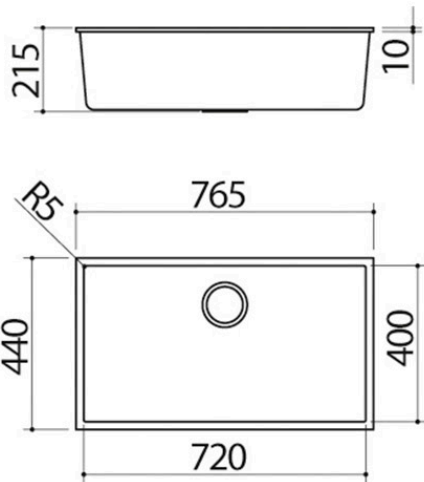

72x40 cm Soul Square Bowl

undermounted

1QS081GS

Description

- 72x40x20 h bowl
- equipment: 3½" basket strainer waste,
- stainless steel drain cover, overflow
- base unit for bowls: 80
- undermounted: check technical sheet