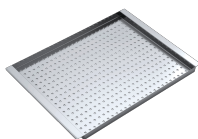

72x40 cm Soul Square Bowl

undermounted

1QS081GS

Description

- 72x40x20 h bowl
- equipment: 3½" basket strainer waste,
- stainless steel drain cover, overflow
- base unit for bowls: 80
- undermounted: check technical sheet

Practical and stylish, the stainless steel drain cover is the ideal accessory for every sink. Made of high-quality AISI 304 stainless steel, it offers resistance, durability and ease of cleaning.

Installations

Installation Method

UM

Undermounted

The square bowls are elegantly installed beneath the worktop.

Related Accessories

1TOF26

1VSOF

1CIVQ