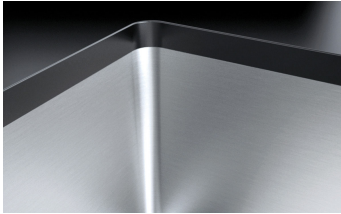

72x40 cm Soul Square Bowl

undermounted

1QS081NS

Description

- 72x40x20 h bowl
- equipment: 3½" basket strainer waste,
- stainless steel drain cover, overflow
- base unit for bowls: 80
- undermounted: check technical sheet

SEE OTHER AVAILABLE DESIGNS:

1QS081GS

1QS081BS

Plus

Detailed Features

Deep bowls

Products with this plus feature large, deep bowls capable of accommodating high volumes of water and large cookware.

Stainless steel drain cover

Practical and stylish, the stainless steel drain cover is the ideal accessory for every sink. Made of high-quality AISI 304 stainless steel, it offers resistance, durability and ease of cleaning.

Installations

Installation Method

 **UM**

Undermounted

The square bowls are elegantly installed beneath the worktop.

Related Accessories

1TOF26

1VSOF

1CIVQ