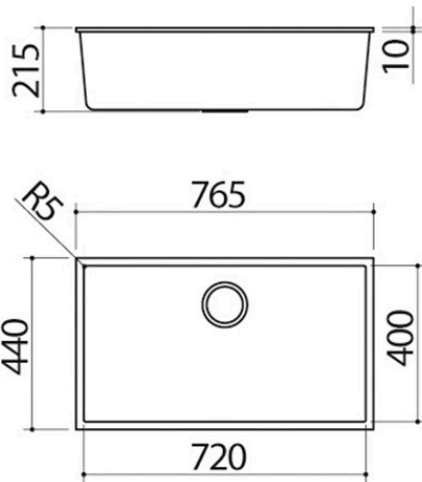

72x40 cm Soul Square Bowl

undermounted

1QS081NS

Description

- 72x40x20 h bowl
- equipment: 3½" basket strainer waste,
- stainless steel drain cover, overflow
- base unit for bowls: 80
- undermounted: check technical sheet