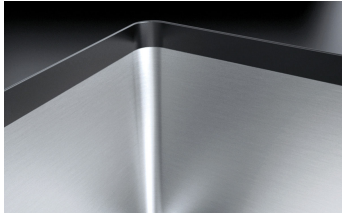

Installations

Installation Method

UM

Undermounted

The square bowls are elegantly installed beneath the worktop.