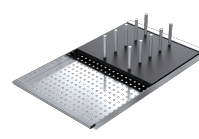

Related Accessories

1CIFX

Related Products

1LSO61N

1LSO61B

1LSO81N

1LSO81B

1LSO82N