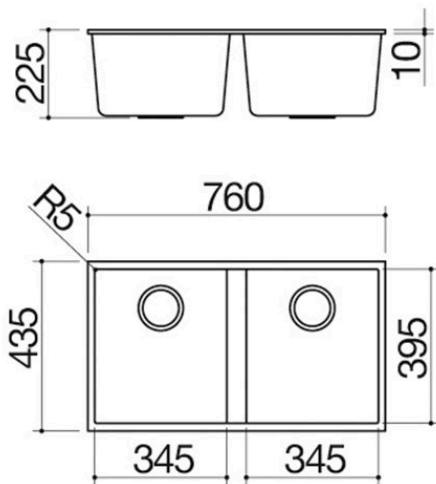

72x39.5 cm Soul Double Square Bowl

undermounted

1QS082BS

Description

- 34.5x39.5x21 h bowl
- equipment: 3½" basket strainer waste,
- stainless steel drain cover, overflow
- base unit for bowls: 80
- undermounted: check technical sheet