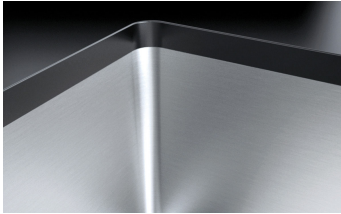

Installations

Installation Method

UM

Undermounted

The square bowls are elegantly installed beneath the worktop.