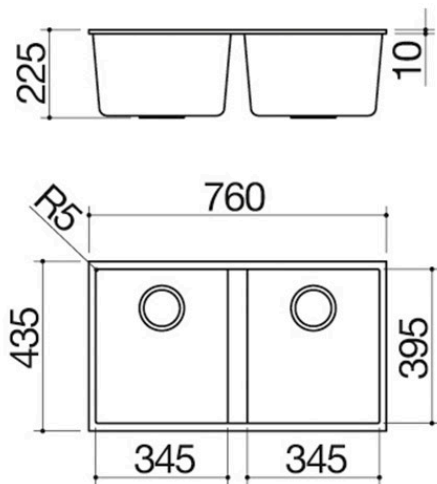

72x39.5 cm Soul Double Square Bowl

undermounted

1QS082NS

Description

- 34.5x39.5x21 h bowl
- equipment: 3½" basket strainer waste,
- stainless steel drain cover, overflow
- base unit for bowls: 80
- undermounted: check technical sheet