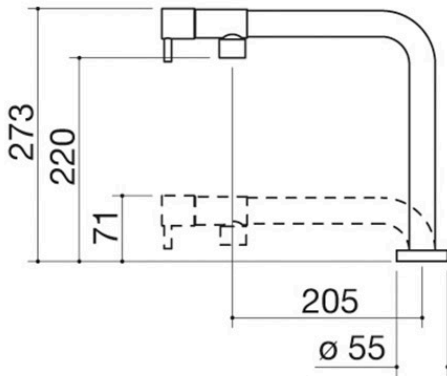

## Description

- ceramic disc cartridge
- tap rotation: 360°
- minimum height: 71 mm
- tap base:  $\varnothing$  55 mm
- tap hole:  $\varnothing$  35 mm