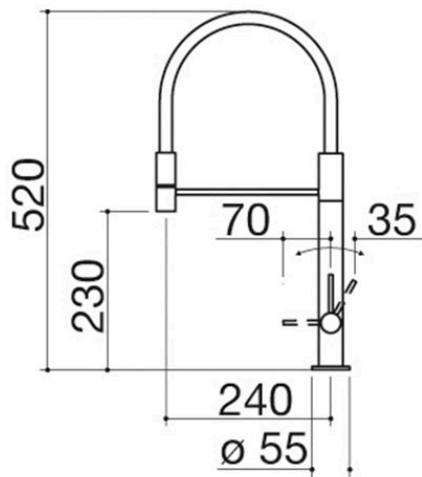

## Description

- ceramic disc cartridge
- tap rotation: 360°
- tap base:  $\varnothing$  55 mm
- tap hole:  $\varnothing$  35 mm