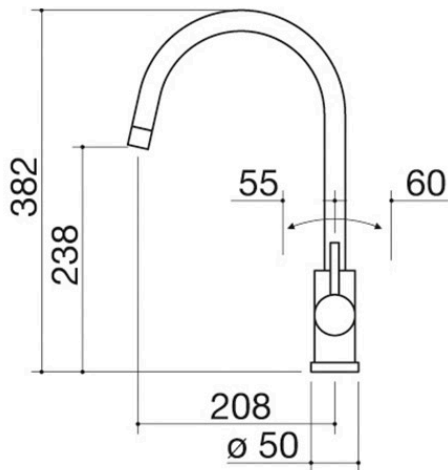

## Description

- ceramic disc cartridge
- tap rotation: 360°
- tap base:  $\varnothing$  50 mm
- tap hole:  $\varnothing$  35 mm

### Detailed Features

Tap with 360° rotation

Barazza taps feature a 360° tap rotation for maximum flexibility during use.