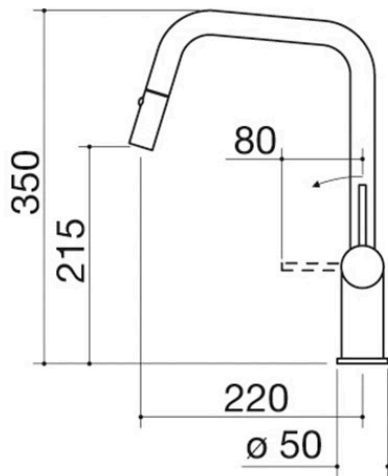

Evo Shower mixer tap

with double delivery pull-out spray head

1RUBEVD

Description

- double delivery
- pull-out spray head
- ceramic disc cartridge
- tap rotation: 360°
- tap base: \varnothing 50 mm
- tap hole: \varnothing 35 mm

Plus

Detailed Features

Tap with 360° rotation

Barazza taps feature a 360° tap rotation for maximum flexibility during use.

Pull-out spray

The independent pull-out spray, placed next to the tap, provides more powerful and efficient cleaning.