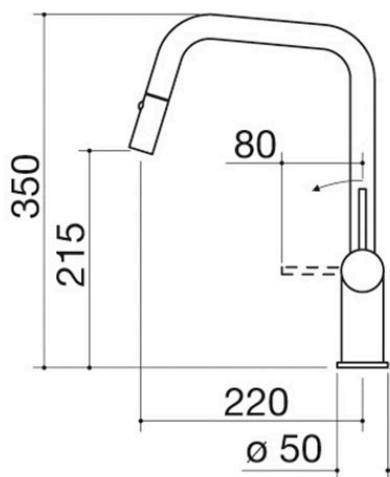

Evo Shower Black mixer tap

with double dispensing pull-out spray head

1RUBEVDK

Description

- double dispensing
- pull-out spray head
- ceramic disc cartridge
- tap rotation: 360°
- tap base: \varnothing 50 mm
- tap hole: \varnothing 35 mm

Plus

Detailed Features

Tap with 360° rotation

Barazza taps feature a 360° tap rotation for maximum flexibility during use.

Pull-out spray

The independent pull-out spray, placed next to the tap, provides more powerful and efficient cleaning.