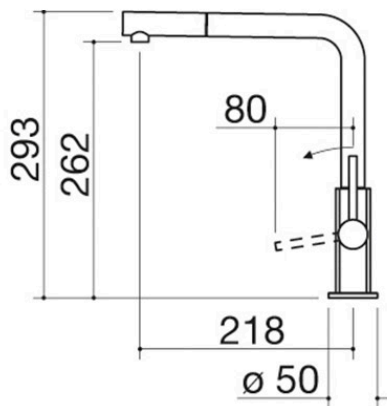

Lab One Shower mixer tap with pull-out spray head

1RUBL1D

Description

- pull-out spray head
- ceramic disc cartridge
- tap rotation: 360°
- tap base: \varnothing 50 mm
- tap hole: \varnothing 35 mm

Plus

Detailed Features

Tap with 360° rotation

Barazza taps feature a 360° tap rotation for maximum flexibility during use.

Pull-out spray

The independent pull-out spray, placed next to the tap, provides more powerful and efficient cleaning.