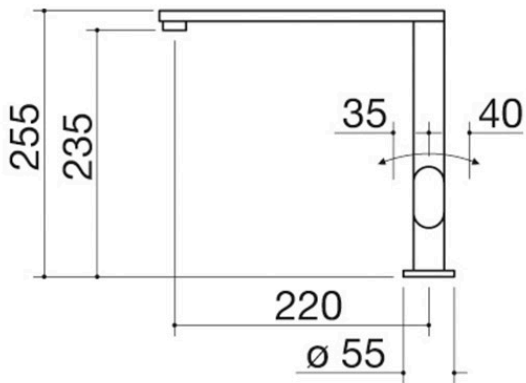

B_Free One mixer tap

1RUBMBF1C

Description

- ceramic disc cartridge
- tap rotation: 360°
- tap base: \varnothing 55 mm
- tap hole: \varnothing 35 mm

Plus

Detailed Features

Tap with 360° rotation

Barazza taps feature a 360° tap rotation for maximum flexibility during use.