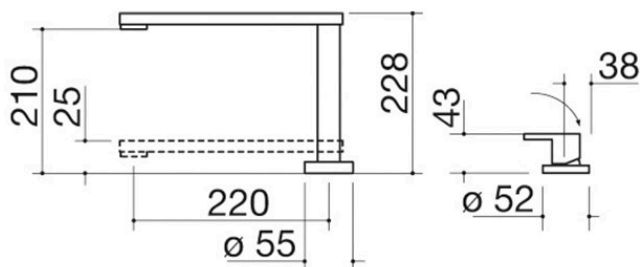

B_Free Telescopic mixer tap

with remote control

1RUBMBFA

Description

- ceramic disc cartridge
- tap rotation: 360°
- minimum height: 42 mm
- tap base: \varnothing 55 mm
- control base: \varnothing 52 mm
- tap hole: \varnothing 35 mm
- control hole: \varnothing 35 mm

Plus

Detailed Features

Tap with 360° rotation

Barazza taps feature a 360° tap rotation for maximum flexibility during use.

Telescopic tap

Barazza telescopic taps can be positioned and hidden at worktop level.