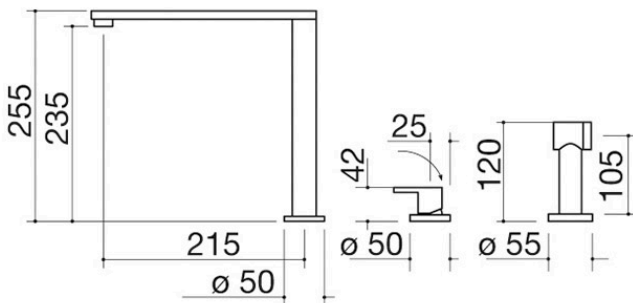

B_Free Kit mixer tap

with remote control and pull-out spray head

1RUBMBFRK

Description

- ceramic disc cartridge
- tap rotation: 360°
- tap base: \varnothing 50 mm
- control base: \varnothing 50 mm
- spray head base: \varnothing 55 mm
- tap hole: \varnothing 35 mm
- control hole: \varnothing 35 mm
- spray head hole: \varnothing 35 mm