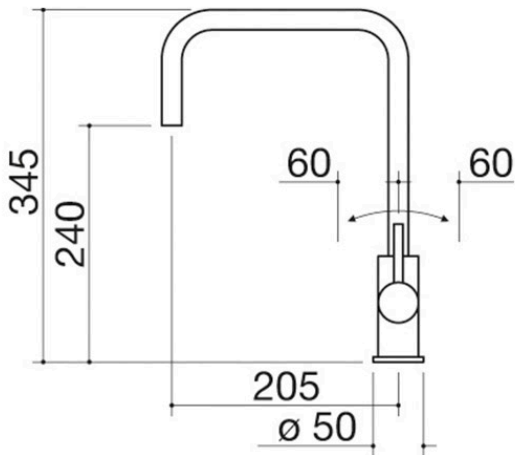

# B\_Level mixer tap

1RUBMBLC

## Description

- ceramic disc cartridge
- tap rotation: 360°
- tap base:  $\varnothing$  50 mm
- tap hole:  $\varnothing$  35 mm